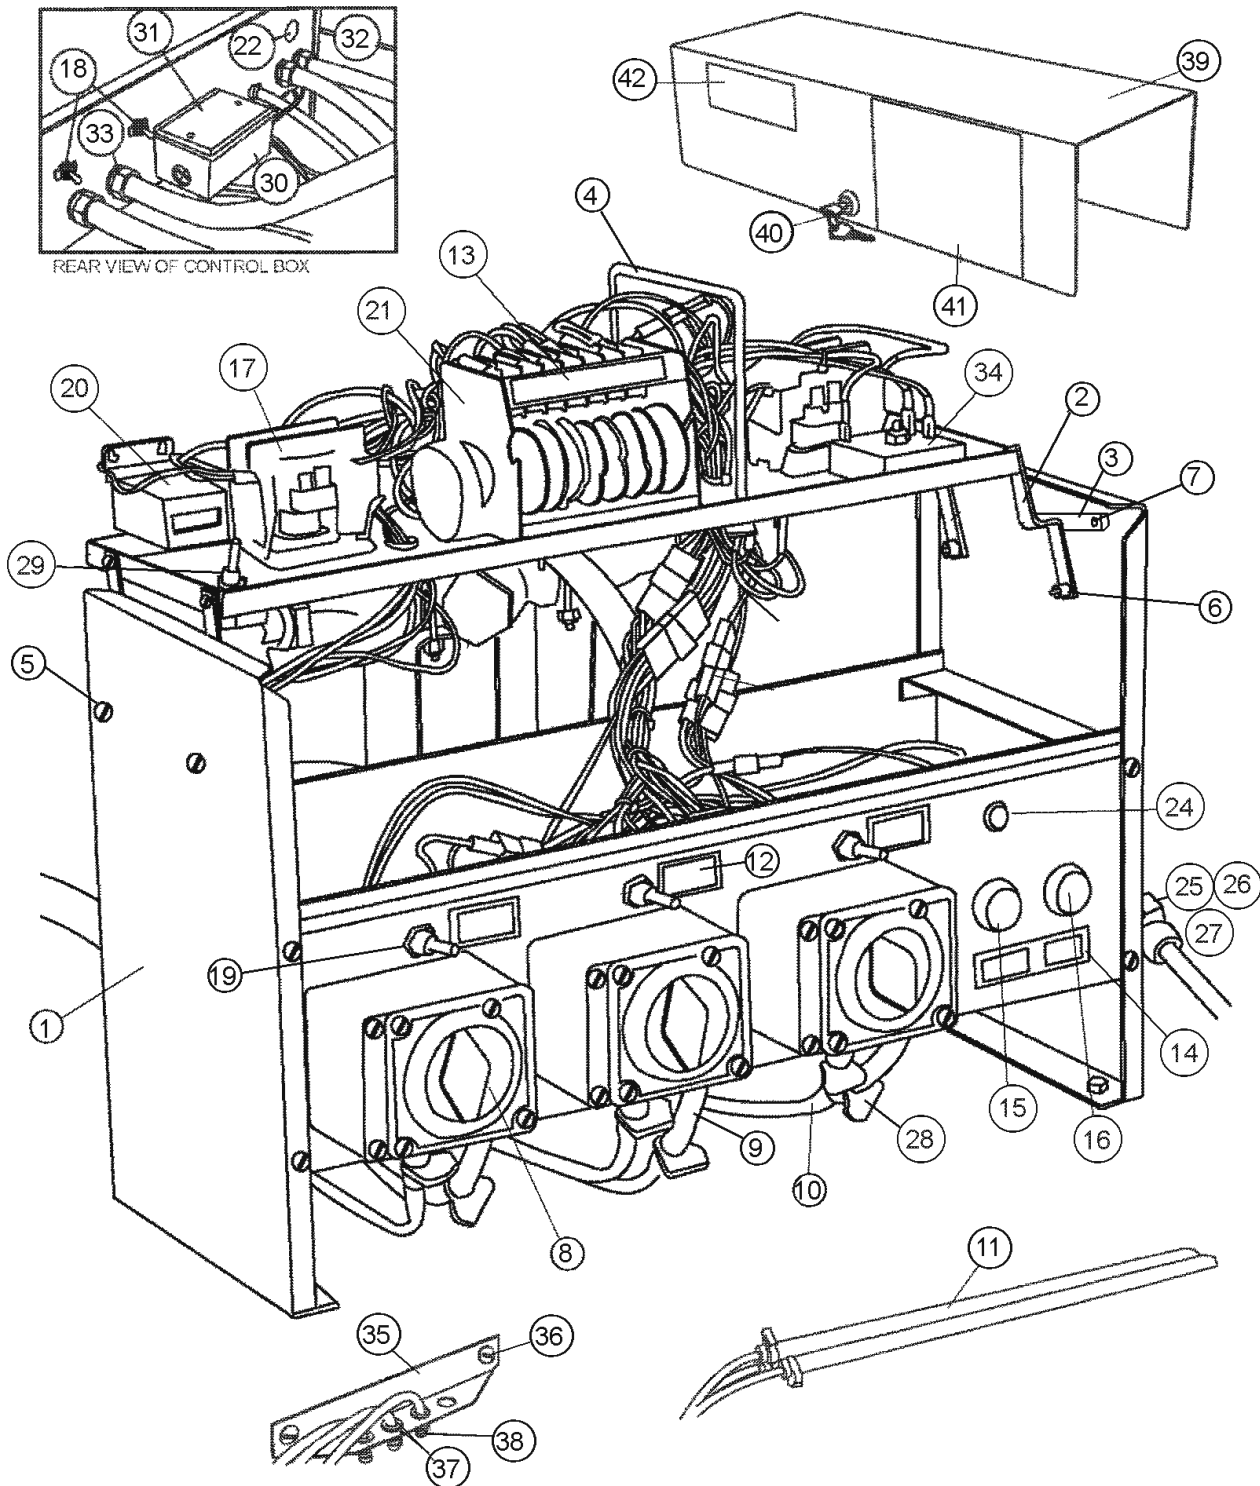

063-0800
Control System Assembly
5-AG-S

American Dish Service

Ref. No.	Part No.	No. Req.	Description
1	085-6202	1	Control Box Weldment
2	086-6678	4	Control Box Hinge
3	086-6676	1	Safety Latch
4	086-6317	1	Shelf Handle
5	098-1204	13	Screw, 8-32 x 1/2"
6	098-2201	9	Locknut, 8-32
7	098-2404	1	Washer
8	064-0010	3	Chemical Pump Assembly
9	083-6404	1	Chemical Discharge Tube, Red 5'
9	083-6405	1	Chemical Discharge Tube, Green 5'
9	083-6406	1	Chemical Discharge Tube, Blue 5'
10	083-6408	1	Chemical Suction Tube, Red 8'
10	083-6409	1	Chemical Suction Tube, Green 8'
10	083-6410	1	Chemical Suction Tube, Blue 8'
11	083-6407	3	Tube Stiffener
12	089-9223	3	Decal, Prime
13	089-9226	1	Decal, Cam
14	089-9237	1	Decal, Start-Fill
15	091-3001	1	Switch, Black Fill
16	091-3002	1	Switch, Red Start
17	091-3083	2	Contactator
18	091-3008	2	Master Switch
19	091-3009	3	Prime Switch
20	091-3049	1	Counter, Electric
21	091-3051	1	Timer, 90 Sec. 7 Cam
22	091-4019	1	Plastic Plug
23	091-5028	1	Wiring Harness
24	091-7006	1	Red Light
25	092-1008	1	1/2" Close Nipple
26	092-1029	1	1/2" x 3/8" Reducer, Brass
27	092-1030	1	Fitting, 3/8" Comp x 1/2" FPT 90°